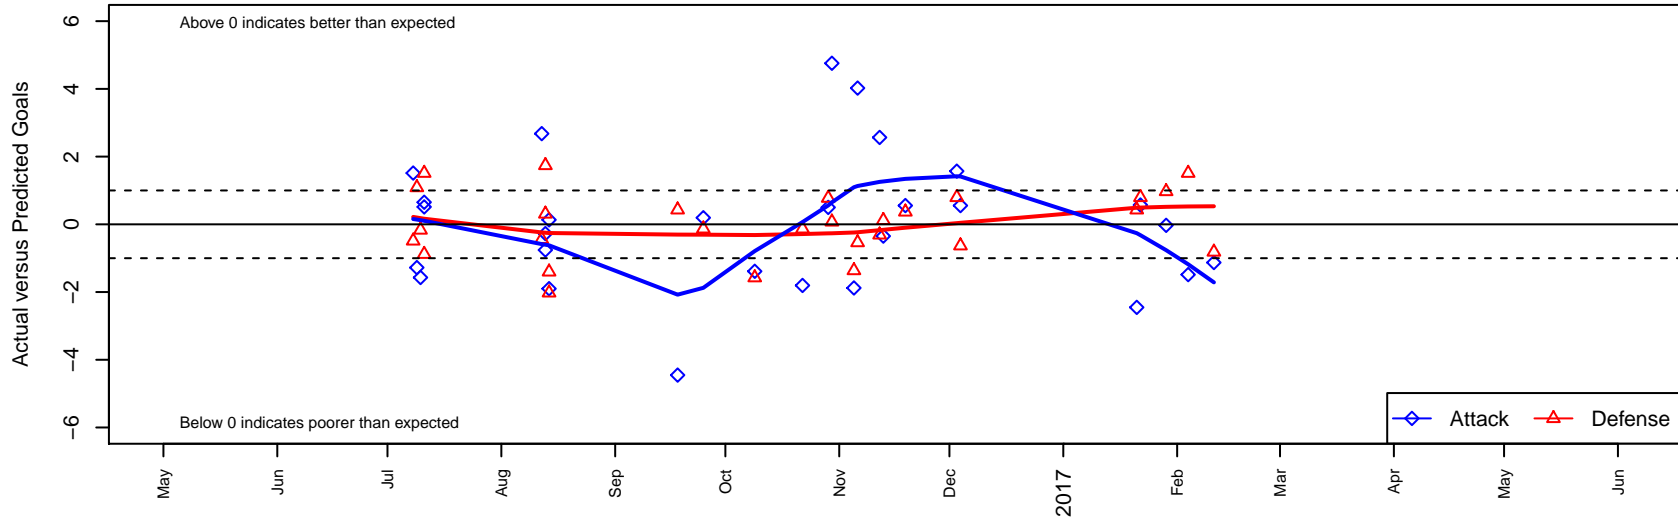

# Spokane Sounders B B98

SSC Shadow  
 Spokane, WA  
 B98 total strength=1697  
 attack=25.45 defense=19.65  
 fall league = RCL B98 Div 3  
 notes= Brown 2016

alt names used:  
 SSC SHADOW B98/99 SHALE (USA)  
 SSC SHADOW SPOKANE SOUNDERS B98/9  
 Spokane Sounders B98-B  
 Spokane Sounders B98-B

Venues played:  
 2016 Nike Crossfire Challenge Silver Group U1  
 2016 Les Schwab NW Cup U18/19 U19  
 2016 RCL B98 Div 3  
 2016 WYS Presidents Cup B98

**Spokane Sounders B B98**  
 Dots are actual minus expected GF (blue circles) and GA (red triangles).  
 Blue line is smoothed change in attack strength. Red is smoothed change in defense strength.

**attack and defense variance (black dot)  
relative to other teams  
and top 10 in region**

**attack and defense rating  
relative to others at age  
and all opponents in last 13 months**

**Performance relative to 13 month average**