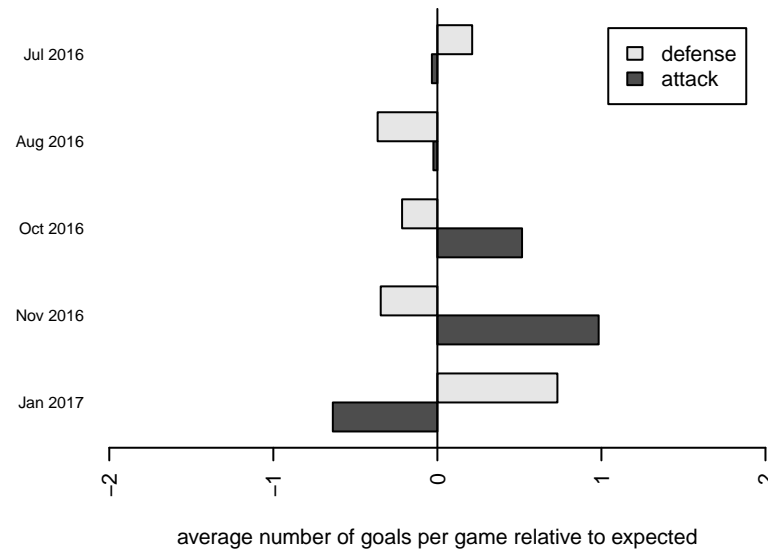

Performance relative to 13 month average