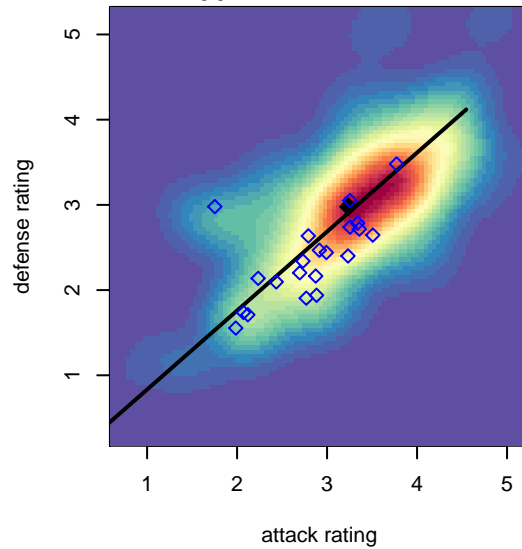

# Spokane Sounders B B98

SSC Shadow  
 Spokane, WA  
 B98 total strength=1697  
 attack=25.45 defense=19.65  
 fall league = RCL B98 Div 3  
 notes= Brown 2016

alt names used:  
 SSC SHADOW B98/99 SHALE (USA)  
 SSC SHADOW SPOKANE SOUNDERS B98/9  
 Spokane Sounders B98-B  
 Spokane Sounders B98-B

Venues played:  
 2016 Nike Crossfire Challenge Silver Group U1  
 2016 Les Schwab NW Cup U18/19 U19  
 2016 RCL B98 Div 3  
 2016 WYS Presidents Cup B98

**Spokane Sounders B B98**  
 Dots are actual minus expected GF (blue circles) and GA (red triangles).  
 Blue line is smoothed change in attack strength. Red is smoothed change in defense strength.

**attack and defense variance (black dot)  
relative to other teams  
and top 10 in region**

**attack and defense rating  
relative to others at age  
and all opponents in last 13 months**

**Performance relative to 13 month average**