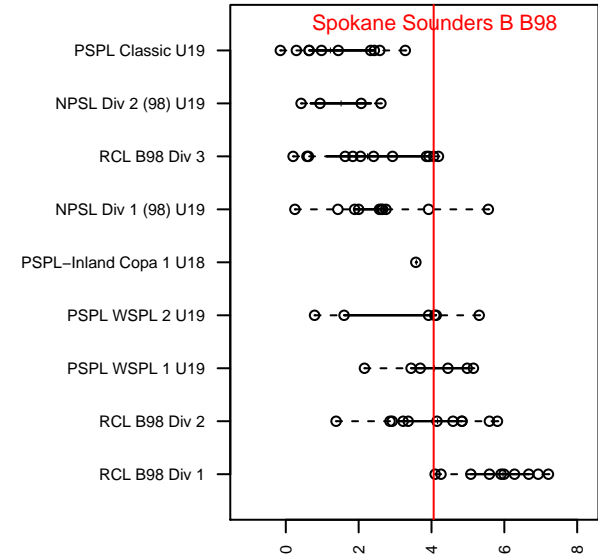

# Spokane Sounders B B98

SSC Shadow  
 Spokane, WA  
 B98 total strength=1697  
 attack=25.45 defense=19.65  
 fall league = RCL B98 Div 3  
 notes= Brown 2016

alt names used:  
 SSC SHADOW B98/99 SHALE (USA)  
 SSC SHADOW SPOKANE SOUNDERS B98/9  
 Spokane Sounders B98-B  
 Spokane Sounders B98-B

Venues played:  
 2016 Nike Crossfire Challenge Silver Group U1  
 2016 Les Schwab NW Cup U18/19 U19  
 2016 RCL B98 Div 3  
 2016 WYS Presidents Cup B98

**Spokane Sounders B B98**  
 Dots are actual minus expected GF (blue circles) and GA (red triangles).  
 Blue line is smoothed change in attack strength. Red is smoothed change in defense strength.

**attack and defense variance (black dot)  
relative to other teams  
and top 10 in region**

**attack and defense rating  
relative to others at age  
and all opponents in last 13 months**

**Performance relative to 13 month average**