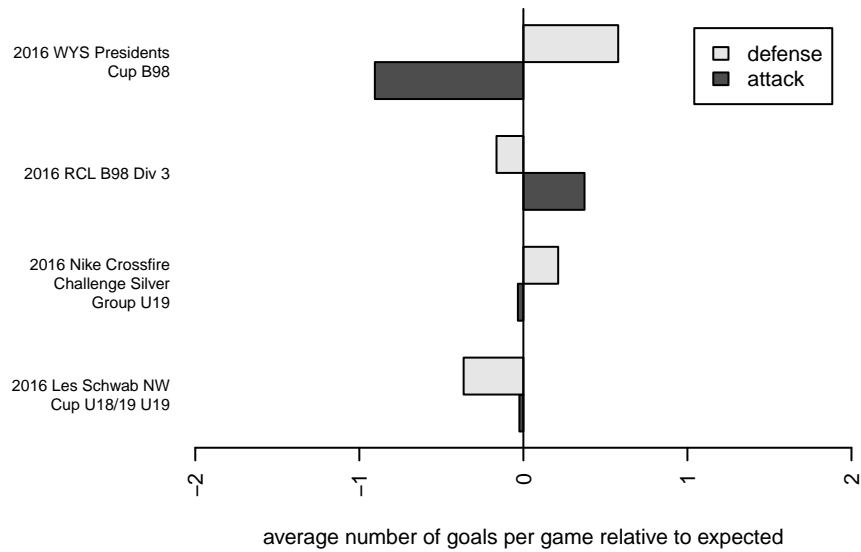

# Spokane Sounders B B98

SSC Shadow  
 Spokane, WA  
 B98 total strength=1697  
 attack=25.45 defense=19.65  
 fall league = RCL B98 Div 3  
 notes= Brown 2016

alt names used:  
 SSC SHADOW B98/99 SHALE (USA)  
 SSC SHADOW SPOKANE SOUNDERS B98/9  
 Spokane Sounders B98-B  
 Spokane Sounders B98-B

Venues played:  
 2016 Nike Crossfire Challenge Silver Group U1  
 2016 Les Schwab NW Cup U18/19 U19  
 2016 RCL B98 Div 3  
 2016 WYS Presidents Cup B98

**Spokane Sounders B B98**  
 Dots are actual minus expected GF (blue circles) and GA (red triangles).  
 Blue line is smoothed change in attack strength. Red is smoothed change in defense strength.

**attack and defense variance (black dot)  
relative to other teams  
and top 10 in region**

**attack and defense rating  
relative to others at age  
and all opponents in last 13 months**

**Performance relative to 13 month average**