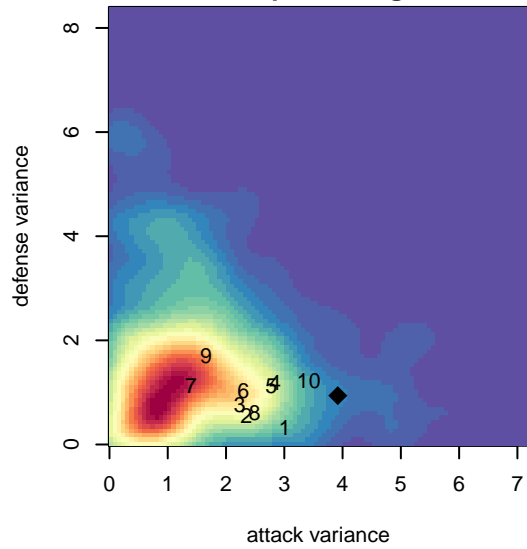

# Spokane Sounders B B98

SSC Shadow  
 Spokane, WA  
 B98 total strength=1697  
 attack=25.45 defense=19.65  
 fall league = RCL B98 Div 3  
 notes= Brown 2016

alt names used:  
 SSC SHADOW B98/99 SHALE (USA)  
 SSC SHADOW SPOKANE SOUNDERS B98/9  
 Spokane Sounders B98-B  
 Spokane Sounders B98-B

Venues played:  
 2016 Nike Crossfire Challenge Silver Group U1  
 2016 Les Schwab NW Cup U18/19 U19  
 2016 RCL B98 Div 3  
 2016 WYS Presidents Cup B98

**Spokane Sounders B B98**  
 Dots are actual minus expected GF (blue circles) and GA (red triangles).  
 Blue line is smoothed change in attack strength. Red is smoothed change in defense strength.

**attack and defense variance (black dot)  
relative to other teams  
and top 10 in region**

**attack and defense rating  
relative to others at age  
and all opponents in last 13 months**

**Performance relative to 13 month average**